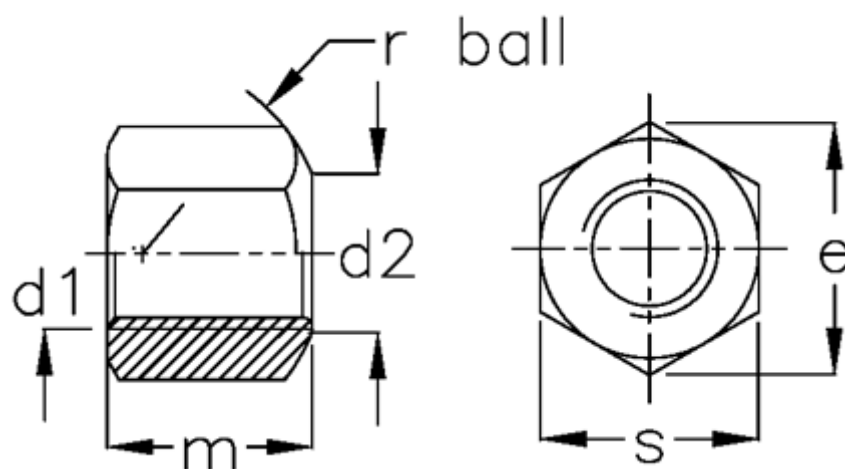

Article number: 206330M12B
Description: E+G Hexagon nut
DIN 6330-M12-B

Measures

$d1 = m12$

$d2 = 14.0$

$e = 20.5$

$m = 18$

$r = 17$

$s = 18$